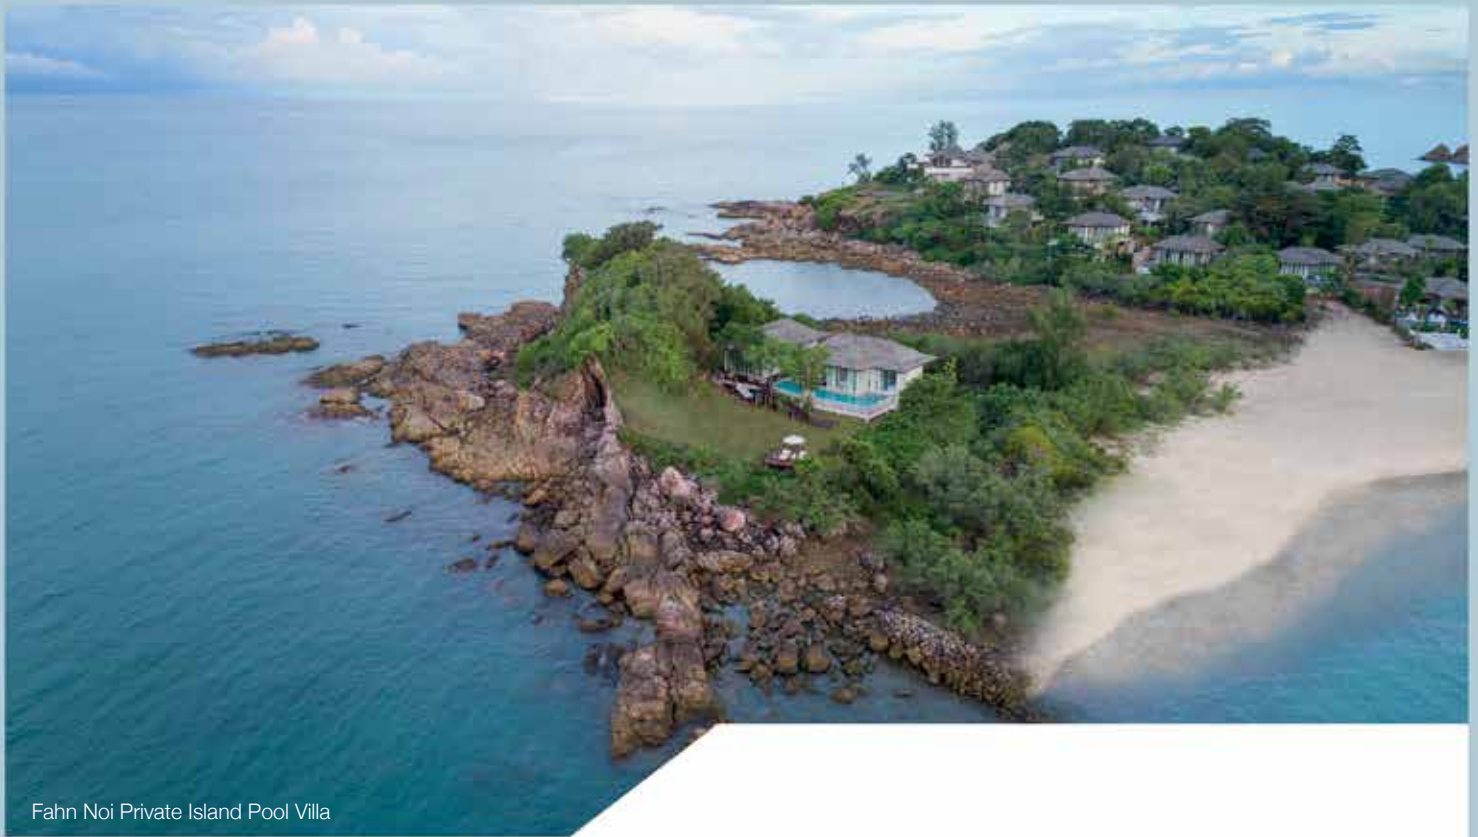

CAPE & KANTARY
HOTELS

CAPE FAHN HOTEL
KOH SAMUI, THAILAND

Bird's Eye View

EXCLUSIVE PRIVATE VILLAS ON A SECLUDED ISLAND

The Cape Fahn Hotel, Koh Samui is a spectacular boutique hotel belonging to the prestigious Cape Hotel Collection, Thailand's premier group of luxury hotels and serviced apartments. A member of the Small Luxury Hotels of the world, this is an enchanting development of 22 one- or two-bed luxury pool-villas set in the tranquil seclusion of a modern tropical-styled complex on two small private islands off the northeast coast of the famed Koh Samui offering spectacular views across the Gulf of Thailand.

Perched high on the hill in true tropical surroundings enjoy the luxury of an extended pool beneath spectacular skies. (Your pool: 3.80 x 14.55 m.)

Ocean View Living Room

Beach Front Pool Villa

Horizon Ocean View Pool Villa

Tropical Two-bedroom Pool Villa

Fahn Noi Private Island Pool Villa

ACCOMMODATION

Fahn Noi Private Island Pool Villa

Internal Area 150 sq.m. (Total Area 600 sq.m.)

Select the ultimate in exclusive holiday accommodation: here is your private two-bedroom villa in your own private realm where you can relax in splendid isolation and just be you.